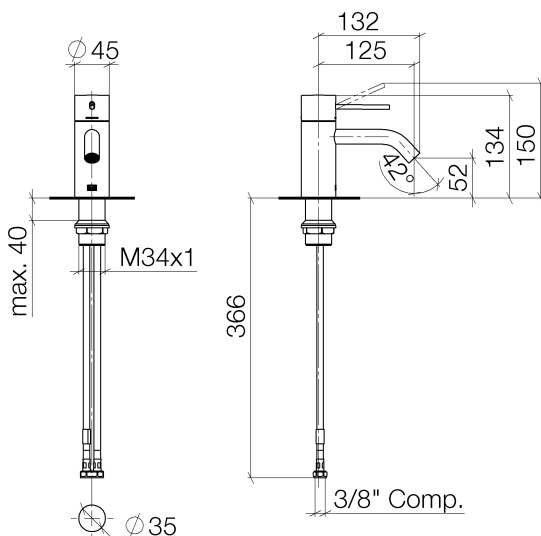

Sink - Meta

META SLIM Single-lever lavatory mixer without drain - polished chrome

Article number: 33 526 662-00 0010

- 4-7/8" Projection
- Rigid spout
- Round aerated stream
- Total height 5-1/4"
- Height to aerator/spout outlet 2"
- 1-3/8" hole diameter
- 2 x pressure hose with 3/8" compression fitting
- Water flow rate limited to max. 1.2 gpm
- lead-free
- (ADA)

polished chrome

Dimensional drawing

All dimensions in mm / inch = mm x 0,0394

Sink - Meta

META SLIM Single-lever lavatory mixer without drain - polished chrome

Article number: 33 526 662-00 0010

Flow rate chart

Sink - Meta

META SLIM Single-lever lavatory mixer without drain - polished chrome

Article number: 33 526 662-00 0010

Other surface finishes

platinum matte

33 526 662-06 0010

black matte

33 526 662-33 0010