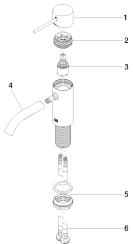

Number	Item Number	Designation	Number of units