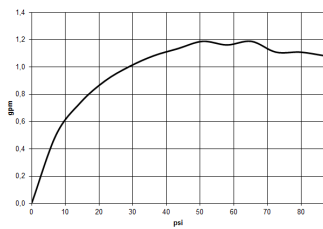

Sink - Meta

META SLIM Single-lever lavatory mixer without drain - polished chrome

Article number: 33 526 662-00 0010

- 4-7/8" Projection
- Rigid spout
- Round aerated stream
- Total height 5-1/4"
- Height to aerator/spout outlet 2"
- 1-3/8" hole diameter
- 2 x pressure hose with 3/8" compression fitting
- Water flow rate limited to max. 1.2 gpm
- lead-free
- (ADA)

polished chrome

Dimensional drawing

All dimensions in mm / inch = mm x 0,0394

Sink - Meta

META SLIM Single-lever lavatory mixer without drain - polished chrome

Article number: 33 526 662-00 0010

Flow rate chart